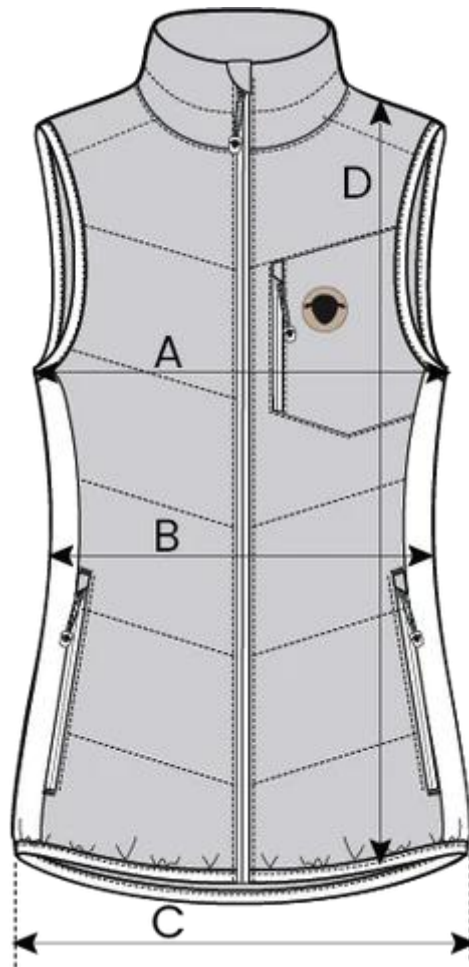

# Vest Women Size Chart

		Small	Medium	Large	X-Large	XX-Large
A	Bust	46	49	52	55	
B	Waist	43	46	49	52	
C	Stuss	42	45	48	51	
D	Length	59	60,5	62	62	